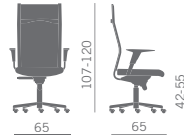

Programma di poltroncine di raffinato design, con schienale in rete, supportato da profili in alluminio lucido.

Series of armchairs with elegant design, the backrest is in mesh supported by profiles in polished aluminium.

Série de fauteuil au lignes raffinés avec dossier en résille sur des profils en aluminium poli.

Die Kollektion bietet anspruchsvolle Designessel mit Rückenlehne aus Membran umrahmt von Profilen aus poliertem Aluminium.

Programa de sillones de refinado diseño, con respaldo en rejilla soportado por perfiles en aluminio pulido.

Schienale alto - High back