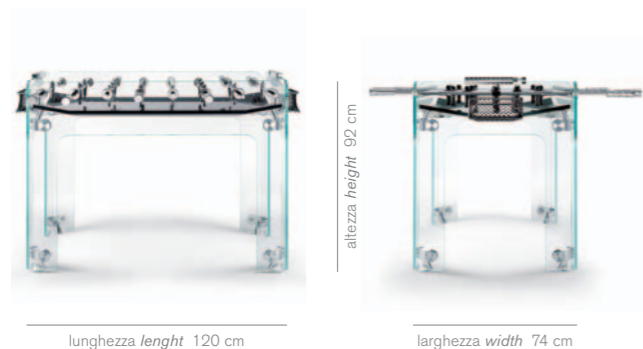

T. Cristallino