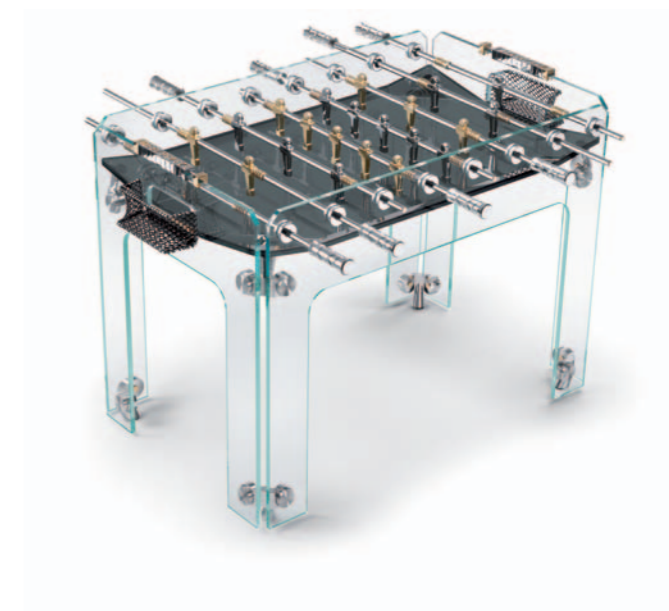

Un *Calcio Balilla* impreziosito da esclusivi accessori cromati in oro 24k, che rendono Cristallino GOLD LE il più ambito della collezione Teckell®. Disponibile in edizione limitata di soli 50 pezzi, numerati e personalizzati.

Cristallino GOLD LE is the perfect representation of the union between the elegance of gold and the precious perfection typical of the Teckell® table series. A table football embellished with exclusive 24 carat gold plated accessories, making Cristallino GOLD LE among the most coveted of the collection.

This numbered and limited series is available in only 50 exemplars.