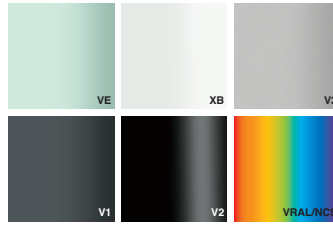

Finishes

Legs:

Laminate top:

Gloss glass top:

Methacrylate screen:

Wood top:

Matt glass top:

Workstations

Tables Desks Meeting tables

Methacrylate screens

Return desk

Cable vertebra

Central column unit

Methacrylate CPU holder

Wire management